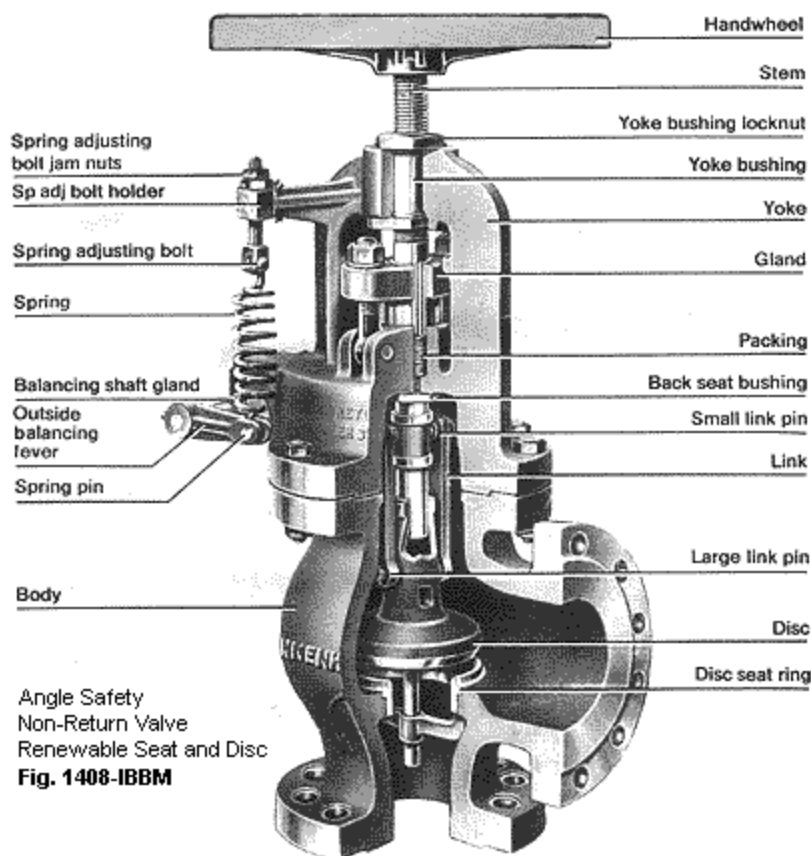

## Non-Return Valves

250 lb SP  
450°F

Cast Iron

### Dimensions in inches / Weights in pounds

Size	3	4	6	8
B	12½	14	17½	21
D	6¼	7	8¾	10½
E	19	22 <sup>9</sup> / <sub>16</sub>	27 <sup>3</sup> / <sub>8</sub>	35½
F	18 <sup>7</sup> / <sub>8</sub>	22 <sup>1</sup> / <sub>16</sub>	27¼	34 <sup>15</sup> / <sub>16</sub>
H	10	14	18	22
Fig 1408,Wts (Angle)	128	212	388	734

Lunkenheimer non-return valves cut out a boiler automatically when inside pressure drops suddenly or when heat is withdrawn. External spring is reversed and valve acts as a spring-loaded stop-check valve.

Spring may be adjusted from the outside while valve is under pressure to compensate for excessive steam pulsations. Valves may be installed in either vertical or horizontal position.

**Bodies & bonnets** Cast iron, ASTM A-126